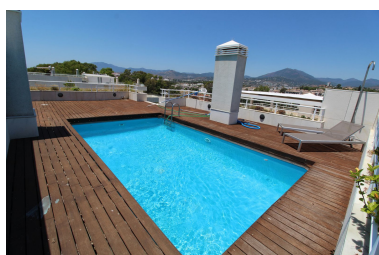

Parking places: by request

Printing day : 13th June
2026

Overview: Luxury penthouse situated beach side of Puerto Banus, El Embrujo Banus is a complex of a mix of luxury 2 and 3 bedroom apartments and 4 penthouses. What makes this development unique is the exceptional build qualities inside and out of the properties. Facilities inside the complex include large outdoor swimming pool, a heated indoor swimming pool, gymnasium and sauna area. There are two lines of apartment blocks, with a choice of either East facing or West facing terraces. Whether you want morning or afternoon sun is easily achievable. The penthouses enjoy all day sun from their large roof top solarium.

Features:

None, Pool, Air conditioning, Heating, Mountain views, Private garden, Lift, None, 24H Security, Parking, Holiday Home, None, Resale